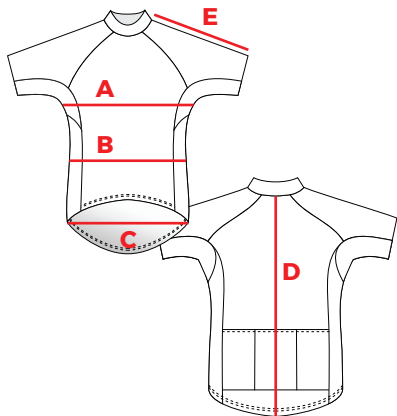

MEN'S SIZE CHART

MEN'S JERSEY		Size				
		S	M	L	XL	2XL
A	1/2 Chest	43.5	45.5	47.5	50	52.5
B	1/2 Waist	37	39	41	43.5	46
C	1/2 Hem	40	41.5	43	45	47.2
D	Back Center	62	64.2	66.4	68.6	68.6
E	Sleeve Length	30.8	31.8	32.8	33.8	34.8