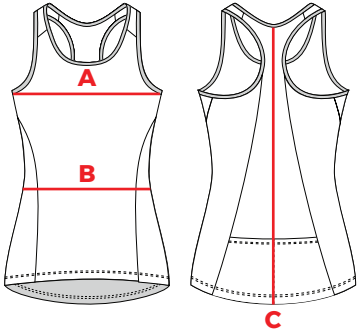

WOMEN'S SIZE CHART

WOMEN'S RACERBACK		Size				
		XS	S	M	L	XL
A	1/2 Chest	33.4	35.4	37.4	39.4	41.9
B	1/2 Waist	36	38	40	42	44.5
C	Back Center	50.8	52.8	54.8	56.8	58.8