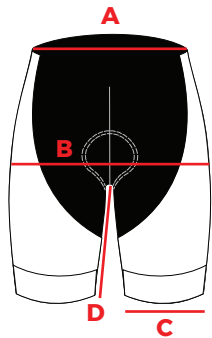

MEN'S SIZE CHART

MEN'S SHORTS		Size			
		S	M	L	XL
A	1/2 Waist	28.2	29.5	30.8	32.6
B	1/2 Hip	35	36.5	38	40
C	1/2 Hem	17.5	18.3	19	20
D	Inseam	23.5	24	24.5	25