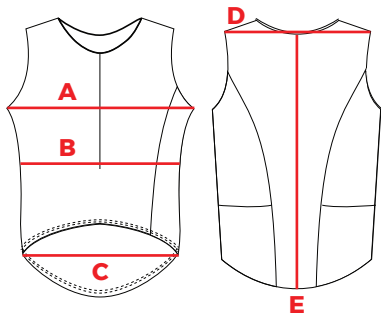

MEN'S SIZE CHART

MEN'S TRI TOP		Size				
		S	M	L	XL	2XL
A	1/2 Chest	40	42	44	46	48
B	1/2 Waist	37.8	39.8	40.8	42.8	44.8
C	1/2 Hem	39	41	43	45	47
D	Shoulder Width	34	35	36	37	38
E	Back Center	54	56	58	60	62