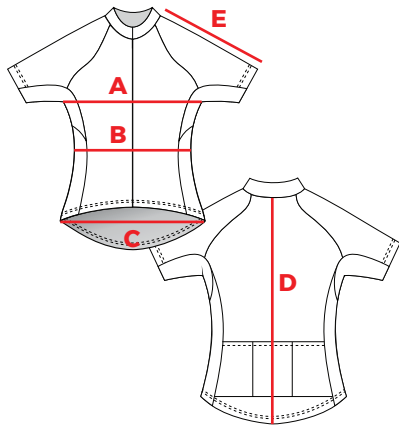

WOMEN'S SIZE CHART

WOMEN'S JERSEY		Size				
		XS	S	M	L	XL
A	1/2 Chest	39.5	41.5	43.5	46	48.5
B	1/2 Waist	33.5	35.5	37.5	39.5	42
C	1/2 Hem	40.5	42.5	44.5	47	49.5
D	Back Center	55.7	57.9	60.1	60.3	60.5
E	Sleeve Length	31.8	32.8	33.8	34.8	35.8