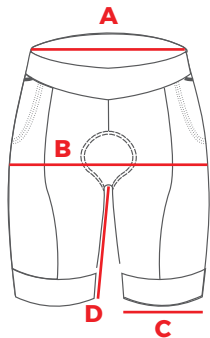

WOMEN'S SIZE CHART

WOMEN'S SHORTS		Size				
		XS	S	M	L	XL
A	1/2 Waist	25.8	27	28.2	29.5	30.8
B	1/2 Hip	32	33.5	35	36.5	38
C	1/2 Hem	16	16.8	17.5	18.3	19
D	Inseam	22.5	23	23.5	24	24.5