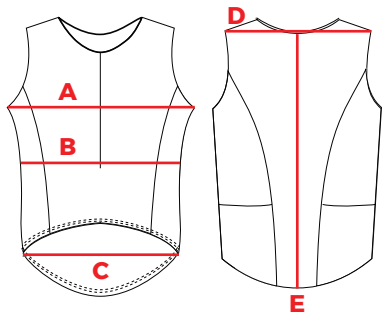

WOMEN'S SIZE CHART

WOMEN'S TRI TOP		Size				
		XS	S	M	L	XL
A	1/2 Chest	40.3	42.3	44.3	46.3	48.3
B	1/2 Waist	34.4	36.4	38.4	40.4	42.4
C	1/2 Hem	41.1	43.1	45.1	47.1	49.1
D	Shoulder Width	26.6	27.4	28.2	29	29.8
E	Back Center	55.2	57.2	59.2	61.2	63.2